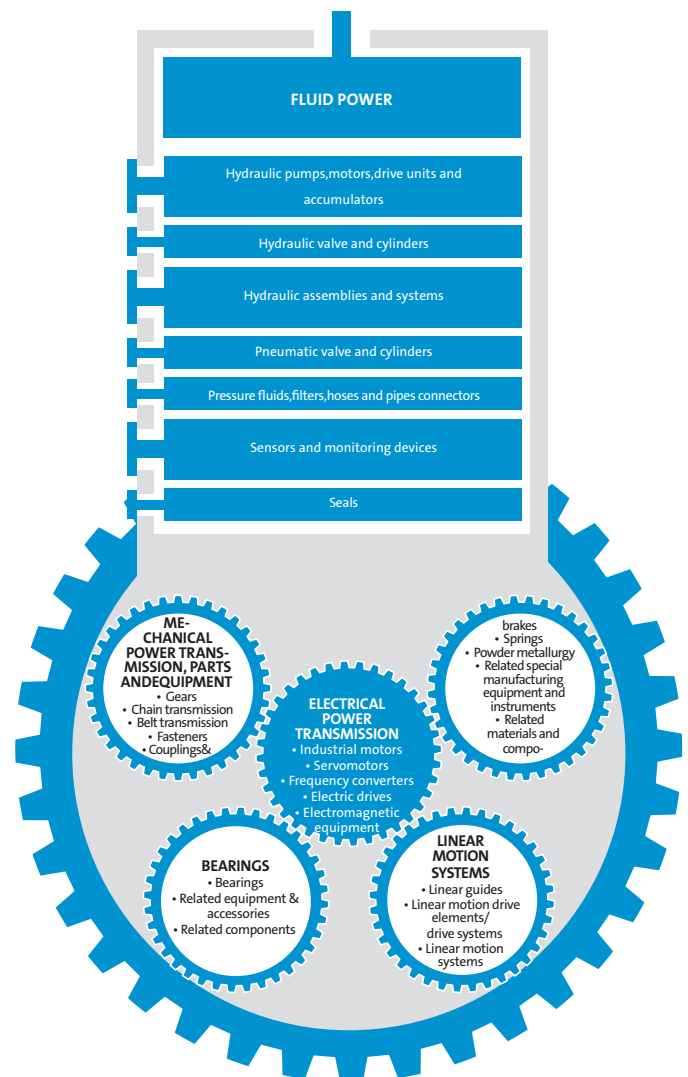

POWER TRANSMISSION AND CONTROL 2018

International Trade Fair for Electrical and Mechanical Power Transmission, Fluid Power, Machine Parts, Springs and Bearings

PTC
MDA
ASIA

www.ptc-asia.com

6 - 9 November 2018

Shanghai New Int'l Expo Centre (SNIEC)

Pricing (Early-bird Pricing/Standard Pricing) (CNY/per sqm)

		One Open Side	Two Open Sides	Three Open Sides	Island Booth
Raw Space in Zone	A	2,100/2,180	+5%	+8%	+10%
	B	1,320/1,400	+5%	+8%	+10%
	C	1,020/1,140	+5%	+8%	+10%
Optional Choice	Shell Scheme	150	Management fee included; Stand fee for any kind of Shell Scheme = Raw Space fee + additional fee of Optional Choice. Excluding 6% VAT.		
	Upgrade Shell Scheme	300			
	Deluxe Shell Scheme	400			

Early bird pricing valid for registration until Feb. 9th 2018.

Raw Space

Shell Scheme

Upgrade Shell Scheme

One Open Side

Two Open Sides

Deluxe Shell Scheme

One Open Side

Two Open Sides

Product Categories

For further information, please contact:

Deutsche Messe AG
Messegelände, 30521 Hannover, Germany
Contact: Meike Sauer
Website: www.messe.de

Tel. +49-511-89 34114/31118
Fax +49-511-89 39681

Email: meike.sauer@messe.de

Hannover Milano Fairs Shanghai Ltd.
Rm. 301 B&Q Pudong Office Tower 393 Yinxiao Rd. Pudong
Shanghai 201204, P.R. China
Contact: Ms. Ally Huang / Ms. Sarah Shui / Ms. Lili Xu /
Ms. Ivo Zhao / Ms. Sophia Bo / Ms. Sunny Sun /
Mr. Martin Xu

Tel. +86-21 5045 6700*252/225/264/215/322/251/558
Fax +86-21 5045 9355 / 6886 2355

Email: ptc-asia@hmf-china.com
Website: www.ptc-asia.com